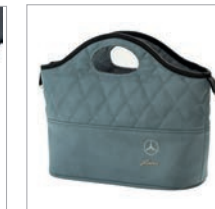

Performance pushchair with premium fold carrycot

Dessin 227 steel  
Leatherette handle in black with light-grey stitching, colour of chassis in mountaingrey

Reversible handle adjustable in height

Premium fold carrycot incl. folding function, ventilation panel, fold-out sun visor, flap-up backrest, etc.

Including serial hand-brake

Car seat adaptor available as an accessory

Incl. Bag2go

Avantgarde  
2351-112-221 denimblue

AVANTGARDE

- telescopic handle with a large extending range
- wippmatic parking brake can be operated by foot
- compact fold
- reversible seat unit with safety click system
- lockable swivel wheels

Avantgarde pushchair with premium fold carrycot

Dessin 221 denimblue  
Leatherette handle in black with light-grey stitching, Colour of chassis in topas

Ideal organiser for storing of wallet, key-ring and mobile phone etc.